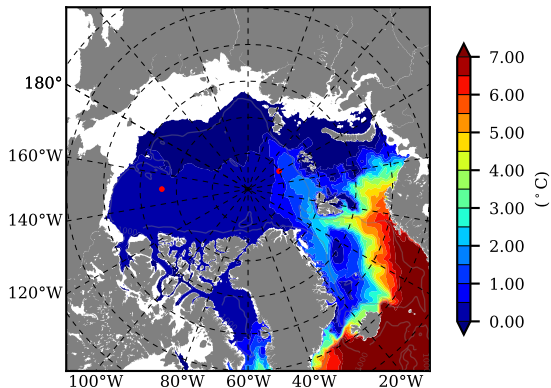

ERA01NEM405PSP AW Max Temp over 1994

AW Max Temp from PHC 3.0

ERA01NEM405PSP AW Max Temp depth

AW Max Temp depth from PHC 3.0