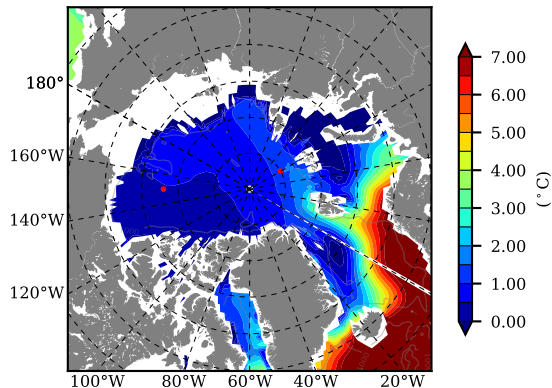

ERA01NEM405PSP AW Max Temp over 1994

AW Max Temp from PHC 3.0

ERA01NEM405PSP AW Max Temp depth

AW Max Temp depth from PHC 3.0