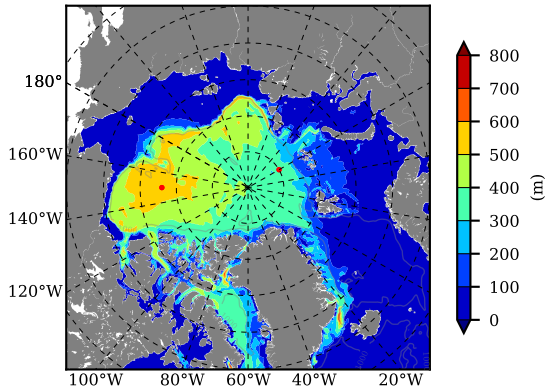

ERA01NEM405PSP AW Max Temp over 1994

AW Max Temp from PHC 3.0

ERA01NEM405PSP AW Max Temp depth

AW Max Temp depth from PHC 3.0