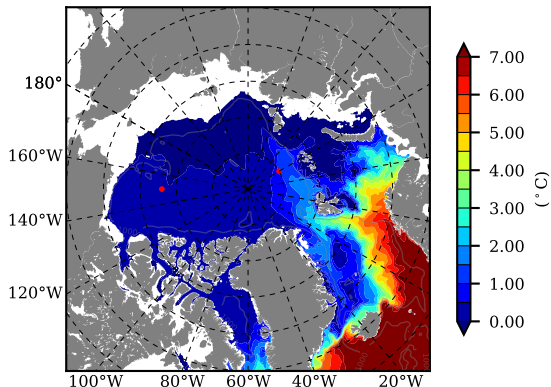

ERA01NEM405PSP AW Max Temp over 1995

AW Max Temp from PHC 3.0

ERA01NEM405PSP AW Max Temp depth

AW Max Temp depth from PHC 3.0