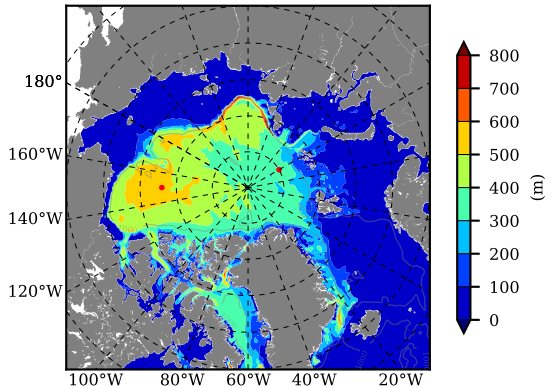

ERA01NEM405PSP AW Max Temp over 1995

AW Max Temp from PHC 3.0

ERA01NEM405PSP AW Max Temp depth

AW Max Temp depth from PHC 3.0