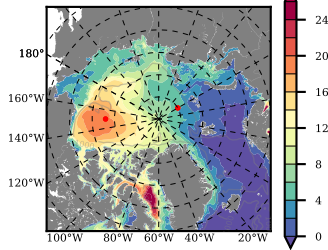

ERA01NEM405PSP mean FWC (m) over 1979

Mean FWC (m) from BG Obs Sys. (Proshutinsky et al. GRL2018) over year 2003-2017

Mean FWC (m) from Init State

ERA01NEM405PSP mean SSH anomaly

Mean DOT from Armitage et al. 2017 2003-2014