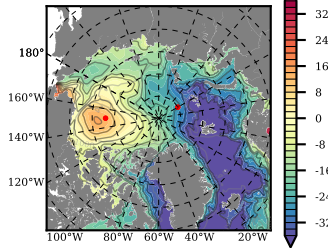

ERA01NEM405PSP mean FWC (m) over 1979

Mean FWC (m) from BG Obs Sys. (Proshutinsky et al. GRL2018) over year 2003-2017

Mean FWC (m) from Init State

ERA01NEM405PSP mean SSH anomaly

Mean DOT from Armitage et al. 2017 2003-2014