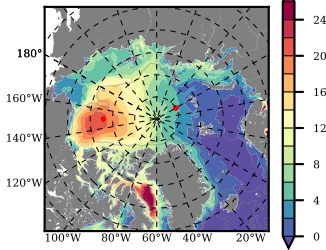

ERA01NEM405PSP mean FWC (m) over 1980

Mean FWC (m) from BG Obs Sys. (Proshutinsky et al. GRL2018) over year 2003-2017

Mean FWC (m) from Init State

ERA01NEM405PSP mean SSH anomaly

Mean DOT from Armitage et al. 2017 2003-2014