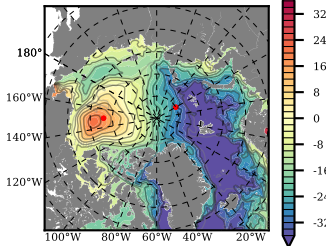

ERA01NEM405PSP mean FWC (m) over 1980

Mean FWC (m) from BG Obs Sys. (Proshutinsky et al. GRL2018) over year 2003-2017

Mean FWC (m) from Init State

ERA01NEM405PSP mean SSH anomaly

Mean DOT from Armitage et al. 2017 2003-2014