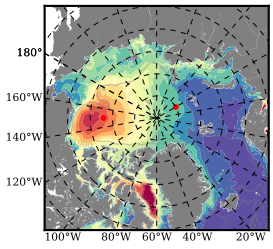

ERA01NEM405PSP mean FWC (m) over 1981

Mean FWC (m) from BG Obs Sys. (Proshutinsky et al. GRL2018) over year 2003-2017

Mean FWC (m) from Init State

ERA01NEM405PSP mean SSH anomaly

Mean DOT from Armitage et al. 2017 2003-2014