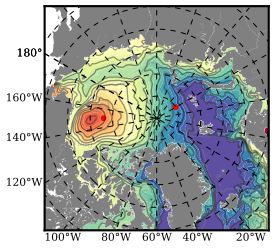

ERA01NEM405PSP mean FWC (m) over 1981

Mean FWC (m) from BG Obs Sys. (Proshutinsky et al. GRL2018) over year 2003-2017

Mean FWC (m) from Init State

ERA01NEM405PSP mean SSH anomaly

Mean DOT from Armitage et al. 2017 2003-2014