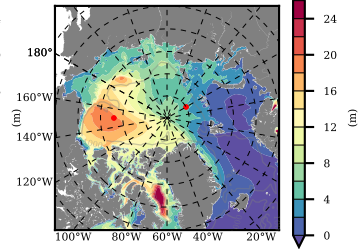

ERA01NEM405PSP mean FWC (m) over 1981

Mean FWC (m) from BG Obs Sys. (Proshutinsky et al. GRL2018) over year 2003-2017

Mean FWC (m) from Init State

ERA01NEM405PSP mean SSH anomaly

Mean DOT from Armitage et al. 2017 2003-2014