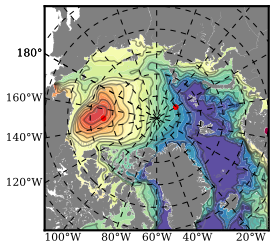

ERA01NEM405PSP mean FWC (m) over 1982

Mean FWC (m) from BG Obs Sys. (Proshutinsky et al. GRL2018) over year 2003-2017

Mean FWC (m) from Init State

ERA01NEM405PSP mean SSH anomaly

Mean DOT from Armitage et al. 2017 2003-2014