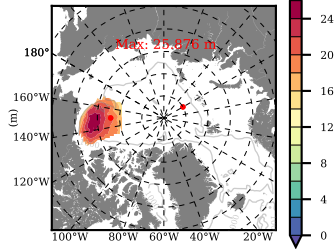

ERA01NEM405PSP mean FWC (m) over 1982

Mean FWC (m) from BG Obs Sys. (Proshutinsky et al. GRL2018) over year 2003-2017

Mean FWC (m) from Init State

ERA01NEM405PSP mean SSH anomaly

Mean DOT from Armitage et al. 2017 2003-2014