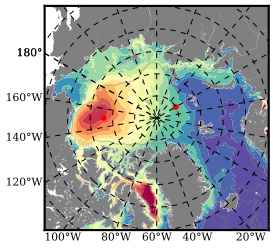

ERA01NEM405PSP mean FWC (m) over 1982

Mean FWC (m) from BG Obs Sys. (Proshutinsky et al. GRL2018) over year 2003-2017

Mean FWC (m) from Init State

ERA01NEM405PSP mean SSH anomaly

Mean DOT from Armitage et al. 2017 2003-2014