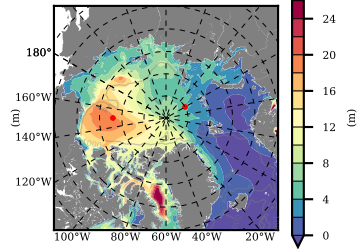

ERA01NEM405PSP mean FWC (m) over 1983

Mean FWC (m) from BG Obs Sys. (Proshutinsky et al. GRL2018) over year 2003-2017

Mean FWC (m) from Init State

ERA01NEM405PSP mean SSH anomaly

Mean DOT from Armitage et al. 2017 2003-2014