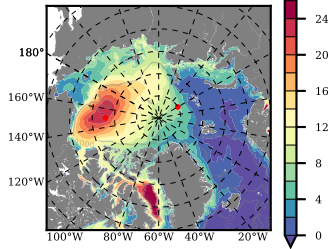

ERA01NEM405PSP mean FWC (m) over 1983

Mean FWC (m) from BG Obs Sys. (Proshutinsky et al. GRL2018) over year 2003-2017

Mean FWC (m) from Init State

ERA01NEM405PSP mean SSH anomaly

Mean DOT from Armitage et al. 2017 2003-2014