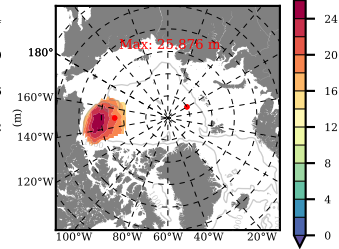

ERA01NEM405PSP mean FWC (m) over 1983

Mean FWC (m) from BG Obs Sys. (Proshutinsky et al. GRL2018) over year 2003-2017

Mean FWC (m) from Init State

ERA01NEM405PSP mean SSH anomaly

Mean DOT from Armitage et al. 2017 2003-2014