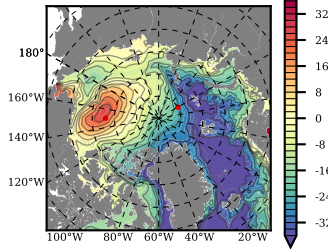

ERA01NEM405PSP mean FWC (m) over 1983

Mean FWC (m) from BG Obs Sys. (Proshutinsky et al. GRL2018) over year 2003-2017

Mean FWC (m) from Init State

ERA01NEM405PSP mean SSH anomaly

Mean DOT from Armitage et al. 2017 2003-2014