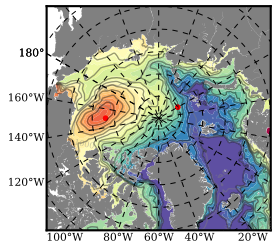

ERA01NEM405PSP mean FWC (m) over 1984

Mean FWC (m) from BG Obs Sys. (Proshutinsky et al. GRL2018) over year 2003-2017

Mean FWC (m) from Init State

ERA01NEM405PSP mean SSH anomaly

Mean DOT from Armitage et al. 2017 2003-2014