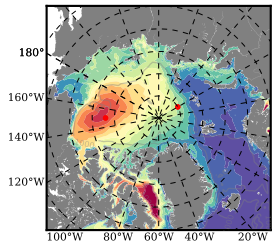

ERA01NEM405PSP mean FWC (m) over 1984

Mean FWC (m) from BG Obs Sys. (Proshutinsky et al. GRL2018) over year 2003-2017

Mean FWC (m) from Init State

ERA01NEM405PSP mean SSH anomaly

Mean DOT from Armitage et al. 2017 2003-2014