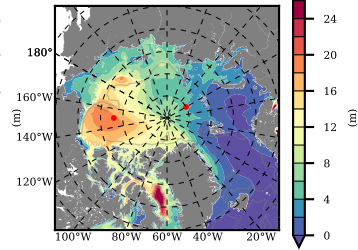

ERA01NEM405PSP mean FWC (m) over 1984

Mean FWC (m) from BG Obs Sys. (Proshutinsky et al. GRL2018) over year 2003-2017

Mean FWC (m) from Init State

ERA01NEM405PSP mean SSH anomaly

Mean DOT from Armitage et al. 2017 2003-2014