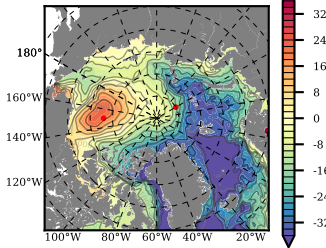

ERA01NEM405PSP mean FWC (m) over 1985

Mean FWC (m) from BG Obs Sys. (Proshutinsky et al. GRL2018) over year 2003-2017

Mean FWC (m) from Init State

ERA01NEM405PSP mean SSH anomaly

Mean DOT from Armitage et al. 2017 2003-2014