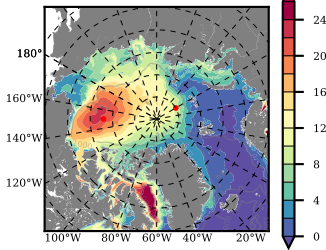

ERA01NEM405PSP mean FWC (m) over 1985

Mean FWC (m) from BG Obs Sys. (Proshutinsky et al. GRL2018) over year 2003-2017

Mean FWC (m) from Init State

ERA01NEM405PSP mean SSH anomaly

Mean DOT from Armitage et al. 2017 2003-2014