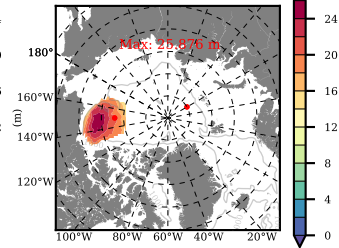

ERA01NEM405PSP mean FWC (m) over 1986

Mean FWC (m) from BG Obs Sys. (Proshutinsky et al. GRL2018) over year 2003-2017

Mean FWC (m) from Init State

ERA01NEM405PSP mean SSH anomaly

Mean DOT from Armitage et al. 2017 2003-2014