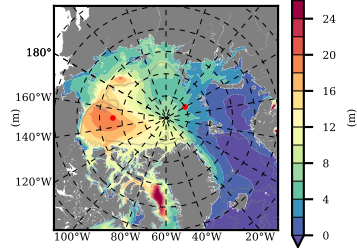

ERA01NEM405PSP mean FWC (m) over 1986

Mean FWC (m) from BG Obs Sys. (Proshutinsky et al. GRL2018) over year 2003-2017

Mean FWC (m) from Init State

ERA01NEM405PSP mean SSH anomaly

Mean DOT from Armitage et al. 2017 2003-2014