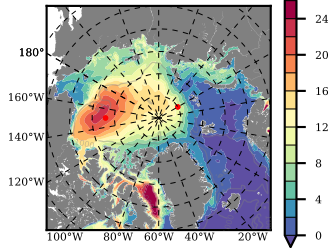

ERA01NEM405PSP mean FWC (m) over 1986

Mean FWC (m) from BG Obs Sys. (Proshutinsky et al. GRL2018) over year 2003-2017

Mean FWC (m) from Init State

ERA01NEM405PSP mean SSH anomaly

Mean DOT from Armitage et al. 2017 2003-2014