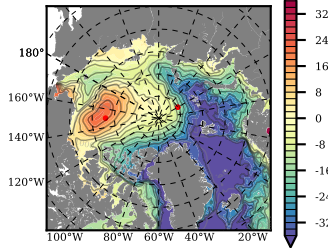

ERA01NEM405PSP mean FWC (m) over 1986

Mean FWC (m) from BG Obs Sys. (Proshutinsky et al. GRL2018) over year 2003-2017

Mean FWC (m) from Init State

ERA01NEM405PSP mean SSH anomaly

Mean DOT from Armitage et al. 2017 2003-2014