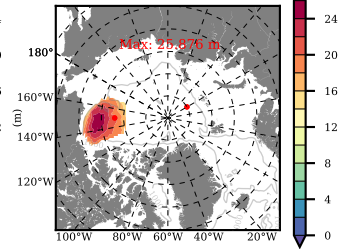

ERA01NEM405PSP mean FWC (m) over 1987

Mean FWC (m) from BG Obs Sys. (Proshutinsky et al. GRL2018) over year 2003-2017

Mean FWC (m) from Init State

ERA01NEM405PSP mean SSH anomaly

Mean DOT from Armitage et al. 2017 2003-2014