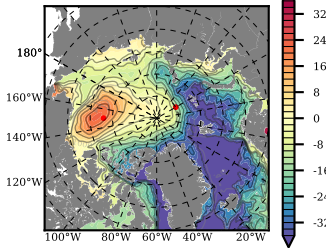

ERA01NEM405PSP mean FWC (m) over 1987

Mean FWC (m) from BG Obs Sys. (Proshutinsky et al. GRL2018) over year 2003-2017

Mean FWC (m) from Init State

ERA01NEM405PSP mean SSH anomaly

Mean DOT from Armitage et al. 2017 2003-2014