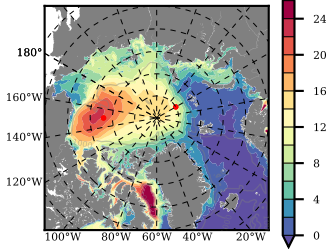

ERA01NEM405PSP mean FWC (m) over 1987

Mean FWC (m) from BG Obs Sys. (Proshutinsky et al. GRL2018) over year 2003-2017

Mean FWC (m) from Init State

ERA01NEM405PSP mean SSH anomaly

Mean DOT from Armitage et al. 2017 2003-2014