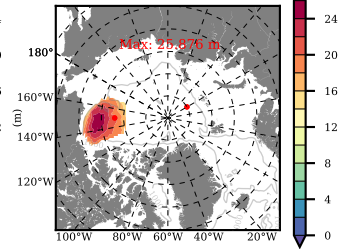

ERA01NEM405PSP mean FWC (m) over 1988

Mean FWC (m) from BG Obs Sys. (Proshutinsky et al. GRL2018) over year 2003-2017

Mean FWC (m) from Init State

ERA01NEM405PSP mean SSH anomaly

Mean DOT from Armitage et al. 2017 2003-2014