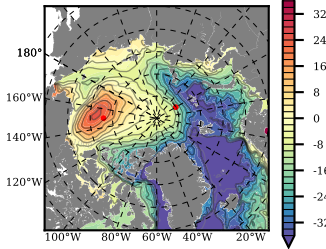

ERA01NEM405PSP mean FWC (m) over 1988

Mean FWC (m) from BG Obs Sys. (Proshutinsky et al. GRL2018) over year 2003-2017

Mean FWC (m) from Init State

ERA01NEM405PSP mean SSH anomaly

Mean DOT from Armitage et al. 2017 2003-2014