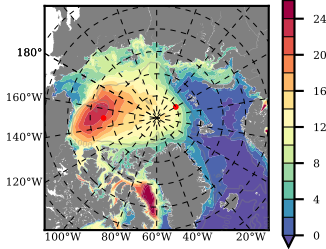

ERA01NEM405PSP mean FWC (m) over 1988

Mean FWC (m) from BG Obs Sys. (Proshutinsky et al. GRL2018) over year 2003-2017

Mean FWC (m) from Init State

ERA01NEM405PSP mean SSH anomaly

Mean DOT from Armitage et al. 2017 2003-2014