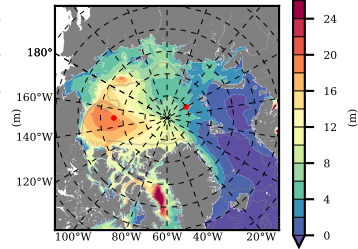

ERA01NEM405PSP mean FWC (m) over 1989

Mean FWC (m) from BG Obs Sys. (Proshutinsky et al. GRL2018) over year 2003-2017

Mean FWC (m) from Init State

ERA01NEM405PSP mean SSH anomaly

Mean DOT from Armitage et al. 2017 2003-2014