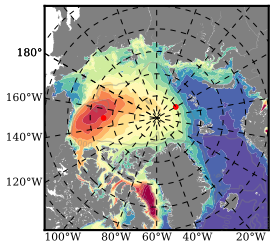

ERA01NEM405PSP mean FWC (m) over 1989

Mean FWC (m) from BG Obs Sys. (Proshutinsky et al. GRL2018) over year 2003-2017

Mean FWC (m) from Init State

ERA01NEM405PSP mean SSH anomaly

Mean DOT from Armitage et al. 2017 2003-2014