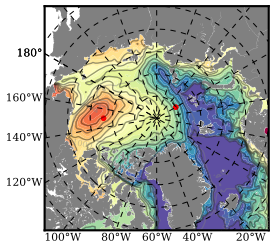

ERA01NEM405PSP mean FWC (m) over 1989

Mean FWC (m) from BG Obs Sys. (Proshutinsky et al. GRL2018) over year 2003-2017

Mean FWC (m) from Init State

ERA01NEM405PSP mean SSH anomaly

Mean DOT from Armitage et al. 2017 2003-2014