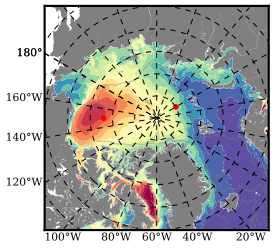

ERA01NEM405PSP mean FWC (m) over 1990

Mean FWC (m) from BG Obs Sys. (Proshutinsky et al. GRL2018) over year 2003-2017

Mean FWC (m) from Init State

ERA01NEM405PSP mean SSH anomaly

Mean DOT from Armitage et al. 2017 2003-2014