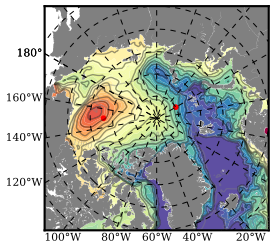

ERA01NEM405PSP mean FWC (m) over 1990

Mean FWC (m) from BG Obs Sys. (Proshutinsky et al. GRL2018) over year 2003-2017

Mean FWC (m) from Init State

ERA01NEM405PSP mean SSH anomaly

Mean DOT from Armitage et al. 2017 2003-2014