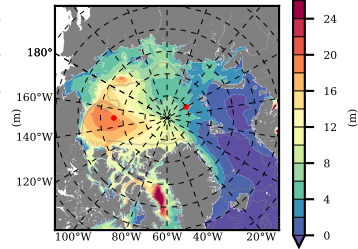

ERA01NEM405PSP mean FWC (m) over 1990

Mean FWC (m) from BG Obs Sys. (Proshutinsky et al. GRL2018) over year 2003-2017

Mean FWC (m) from Init State

ERA01NEM405PSP mean SSH anomaly

Mean DOT from Armitage et al. 2017 2003-2014