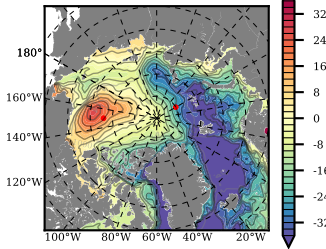

ERA01NEM405PSP mean FWC (m) over 1991

Mean FWC (m) from BG Obs Sys. (Proshutinsky et al. GRL2018) over year 2003-2017

Mean FWC (m) from Init State

ERA01NEM405PSP mean SSH anomaly

Mean DOT from Armitage et al. 2017 2003-2014