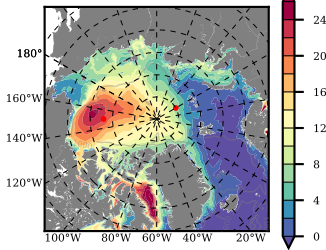

ERA01NEM405PSP mean FWC (m) over 1991

Mean FWC (m) from BG Obs Sys. (Proshutinsky et al. GRL2018) over year 2003-2017

Mean FWC (m) from Init State

ERA01NEM405PSP mean SSH anomaly

Mean DOT from Armitage et al. 2017 2003-2014