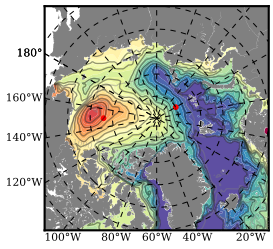

ERA01NEM405PSP mean FWC (m) over 1992

Mean FWC (m) from BG Obs Sys. (Proshutinsky et al. GRL2018) over year 2003-2017

Mean FWC (m) from Init State

ERA01NEM405PSP mean SSH anomaly

Mean DOT from Armitage et al. 2017 2003-2014