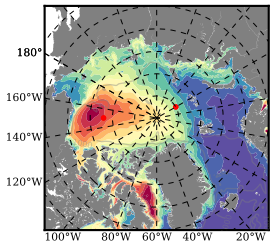

ERA01NEM405PSP mean FWC (m) over 1992

Mean FWC (m) from BG Obs Sys. (Proshutinsky et al. GRL2018) over year 2003-2017

Mean FWC (m) from Init State

ERA01NEM405PSP mean SSH anomaly

Mean DOT from Armitage et al. 2017 2003-2014