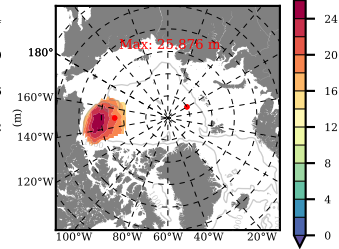

ERA01NEM405PSP mean FWC (m) over 1993

Mean FWC (m) from BG Obs Sys. (Proshutinsky et al. GRL2018) over year 2003-2017

Mean FWC (m) from Init State

ERA01NEM405PSP mean SSH anomaly

Mean DOT from Armitage et al. 2017 2003-2014