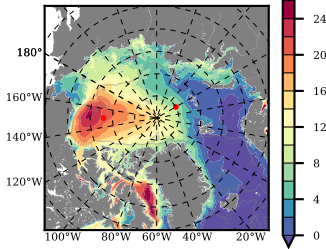

ERA01NEM405PSP mean FWC (m) over 1993

Mean FWC (m) from BG Obs Sys. (Proshutinsky et al. GRL2018) over year 2003-2017

Mean FWC (m) from Init State

ERA01NEM405PSP mean SSH anomaly

Mean DOT from Armitage et al. 2017 2003-2014