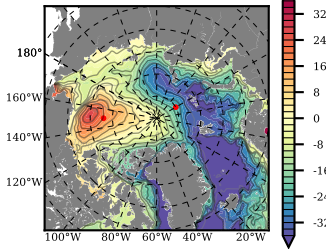

ERA01NEM405PSP mean FWC (m) over 1993

Mean FWC (m) from BG Obs Sys. (Proshutinsky et al. GRL2018) over year 2003-2017

Mean FWC (m) from Init State

ERA01NEM405PSP mean SSH anomaly

Mean DOT from Armitage et al. 2017 2003-2014