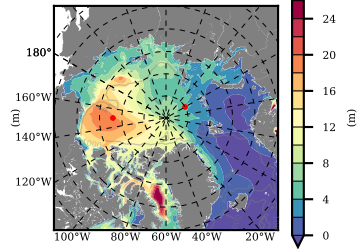

ERA01NEM405PSP mean FWC (m) over 1993

Mean FWC (m) from BG Obs Sys. (Proshutinsky et al. GRL2018) over year 2003-2017

Mean FWC (m) from Init State

ERA01NEM405PSP mean SSH anomaly

Mean DOT from Armitage et al. 2017 2003-2014