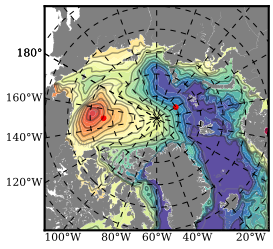

ERA01NEM405PSP mean FWC (m) over 1994

Mean FWC (m) from BG Obs Sys. (Proshutinsky et al. GRL2018) over year 2003-2017

Mean FWC (m) from Init State

ERA01NEM405PSP mean SSH anomaly

Mean DOT from Armitage et al. 2017 2003-2014