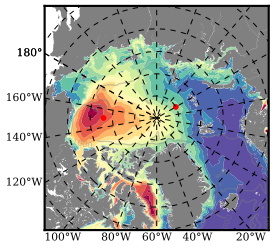

ERA01NEM405PSP mean FWC (m) over 1994

Mean FWC (m) from BG Obs Sys. (Proshutinsky et al. GRL2018) over year 2003-2017

Mean FWC (m) from Init State

ERA01NEM405PSP mean SSH anomaly

Mean DOT from Armitage et al. 2017 2003-2014