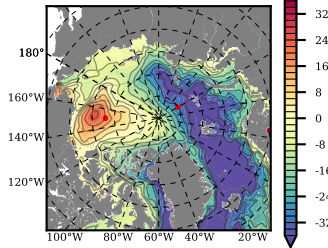

ERA01NEM405PSP mean FWC (m) over 1995

Mean FWC (m) from BG Obs Sys. (Proshutinsky et al. GRL2018) over year 2003-2017

Mean FWC (m) from Init State

ERA01NEM405PSP mean SSH anomaly

Mean DOT from Armitage et al. 2017 2003-2014