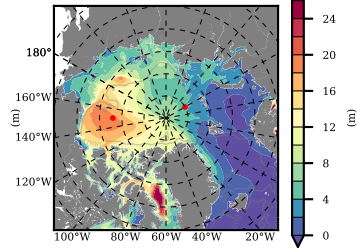

ERA01NEM405PSP mean FWC (m) over 1995

Mean FWC (m) from BG Obs Sys. (Proshutinsky et al. GRL2018) over year 2003-2017

Mean FWC (m) from Init State

ERA01NEM405PSP mean SSH anomaly

Mean DOT from Armitage et al. 2017 2003-2014