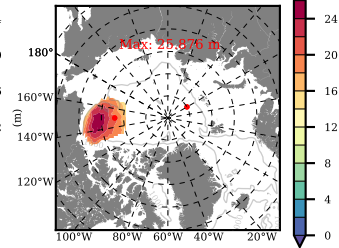

ERA01NEM405PSP mean FWC (m) over 1995

Mean FWC (m) from BG Obs Sys. (Proshutinsky et al. GRL2018) over year 2003-2017

Mean FWC (m) from Init State

ERA01NEM405PSP mean SSH anomaly

Mean DOT from Armitage et al. 2017 2003-2014