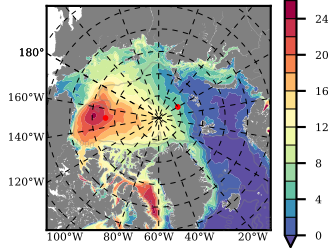

ERA01NEM405PSP mean FWC (m) over 1995

Mean FWC (m) from BG Obs Sys. (Proshutinsky et al. GRL2018) over year 2003-2017

Mean FWC (m) from Init State

ERA01NEM405PSP mean SSH anomaly

Mean DOT from Armitage et al. 2017 2003-2014