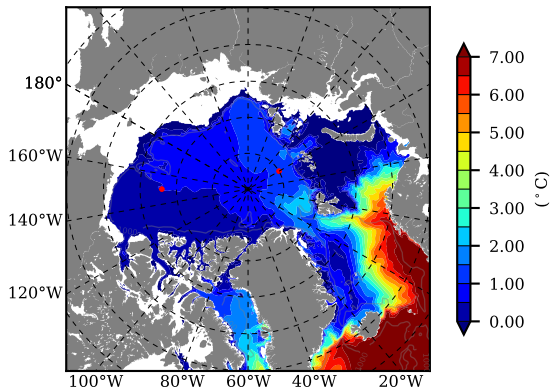

ERA01NEM405QNS AW Max Temp over 1979

AW Max Temp from PHC 3.0

ERA01NEM405QNS AW Max Temp depth

AW Max Temp depth from PHC 3.0