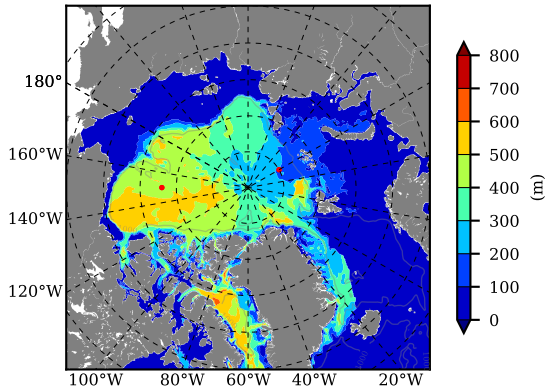

ERA01NEM405QNS AW Max Temp over 1979

AW Max Temp from PHC 3.0

ERA01NEM405QNS AW Max Temp depth

AW Max Temp depth from PHC 3.0