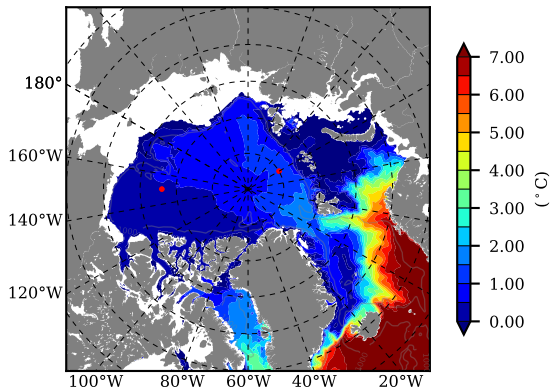

ERA01NEM405QNS AW Max Temp over
1980

AW Max Temp from
PHC 3.0

ERA01NEM405QNS AW Max Temp depth

AW Max Temp depth from
PHC 3.0