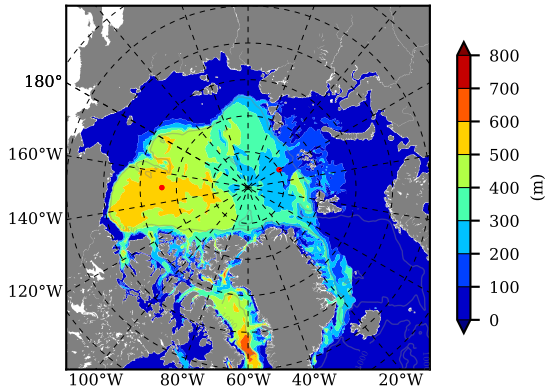

ERA01NEM405QNS AW Max Temp over
1980

AW Max Temp from
PHC 3.0

ERA01NEM405QNS AW Max Temp depth

AW Max Temp depth from
PHC 3.0