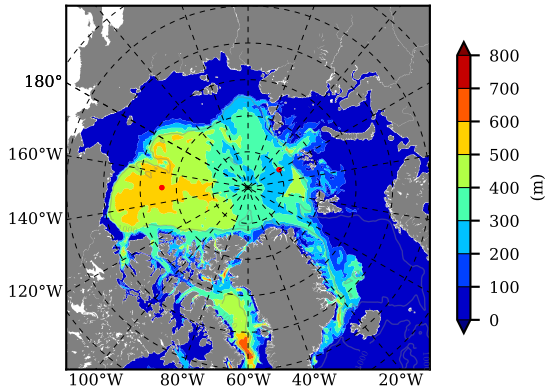

ERA01NEM405QNS AW Max Temp over 1981

AW Max Temp from PHC 3.0

ERA01NEM405QNS AW Max Temp depth

AW Max Temp depth from PHC 3.0