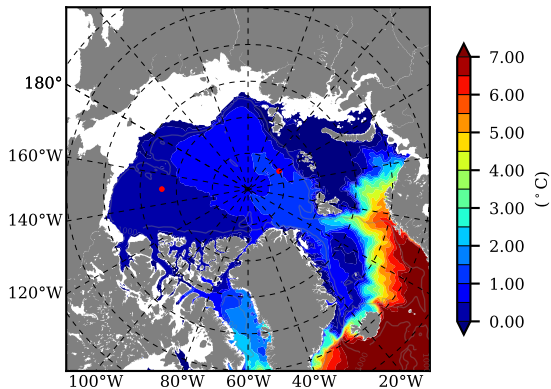

ERA01NEM405QNS AW Max Temp over 1981

AW Max Temp from PHC 3.0

ERA01NEM405QNS AW Max Temp depth

AW Max Temp depth from PHC 3.0