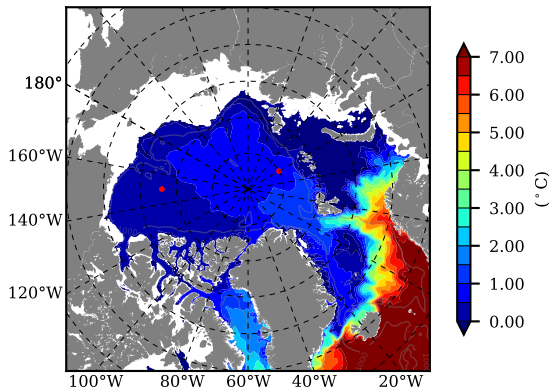

ERA01NEM405QNS AW Max Temp over 1982

AW Max Temp from PHC 3.0

ERA01NEM405QNS AW Max Temp depth

AW Max Temp depth from PHC 3.0