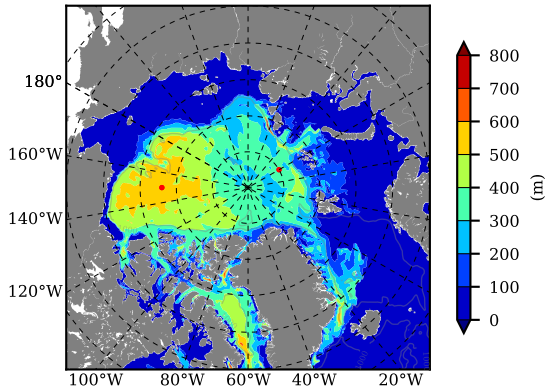

ERA01NEM405QNS AW Max Temp over 1982

AW Max Temp from PHC 3.0

ERA01NEM405QNS AW Max Temp depth

AW Max Temp depth from PHC 3.0