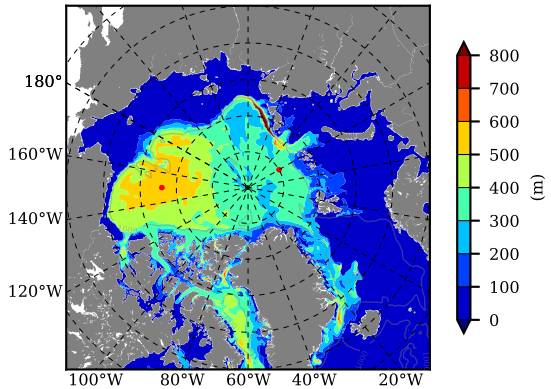

ERA01NEM405QNS AW Max Temp over 1983

AW Max Temp from PHC 3.0

ERA01NEM405QNS AW Max Temp depth

AW Max Temp depth from PHC 3.0