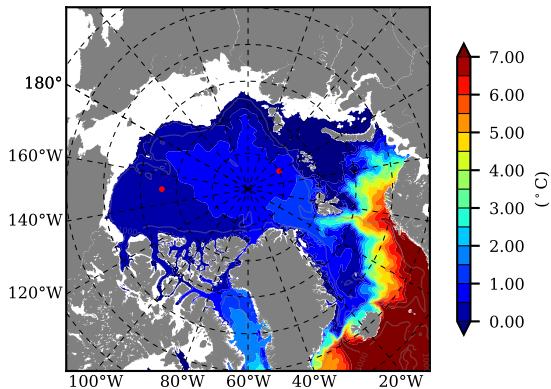

ERA01NEM405QNS AW Max Temp over 1983

AW Max Temp from PHC 3.0

ERA01NEM405QNS AW Max Temp depth

AW Max Temp depth from PHC 3.0