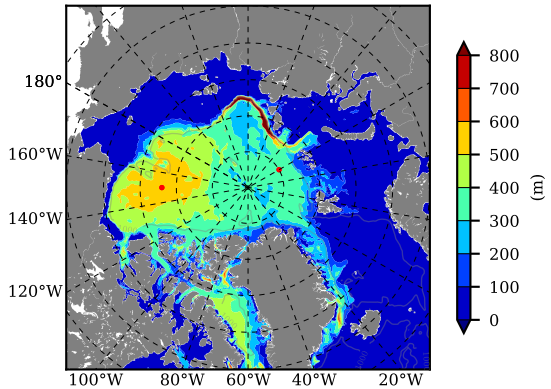

ERA01NEM405QNS AW Max Temp over 1984

AW Max Temp from PHC 3.0

ERA01NEM405QNS AW Max Temp depth

AW Max Temp depth from PHC 3.0