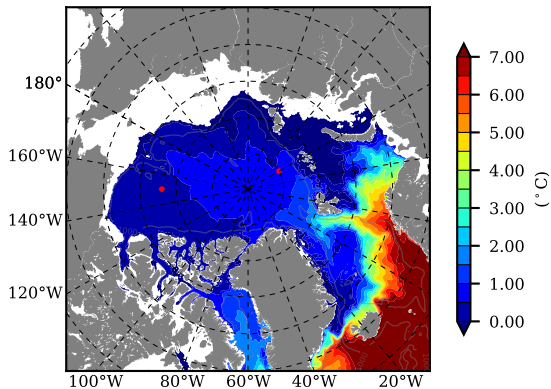

ERA01NEM405QNS AW Max Temp over 1984

AW Max Temp from PHC 3.0

ERA01NEM405QNS AW Max Temp depth

AW Max Temp depth from PHC 3.0