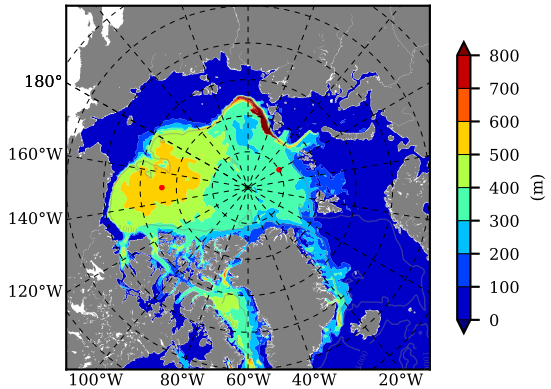

ERA01NEM405QNS AW Max Temp over 1985

AW Max Temp from PHC 3.0

ERA01NEM405QNS AW Max Temp depth

AW Max Temp depth from PHC 3.0