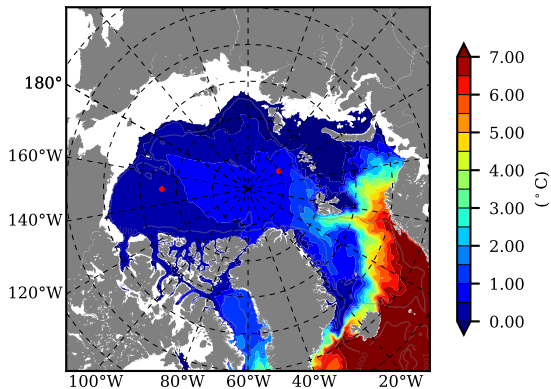

ERA01NEM405QNS AW Max Temp over 1985

AW Max Temp from PHC 3.0

ERA01NEM405QNS AW Max Temp depth

AW Max Temp depth from PHC 3.0