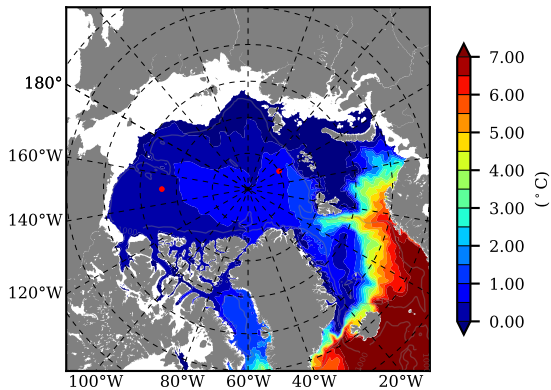

ERA01NEM405QNS AW Max Temp over 1986

AW Max Temp from PHC 3.0

ERA01NEM405QNS AW Max Temp depth

AW Max Temp depth from PHC 3.0