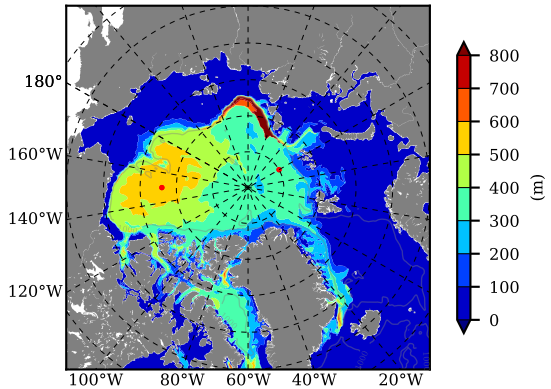

ERA01NEM405QNS AW Max Temp over 1986

AW Max Temp from PHC 3.0

ERA01NEM405QNS AW Max Temp depth

AW Max Temp depth from PHC 3.0