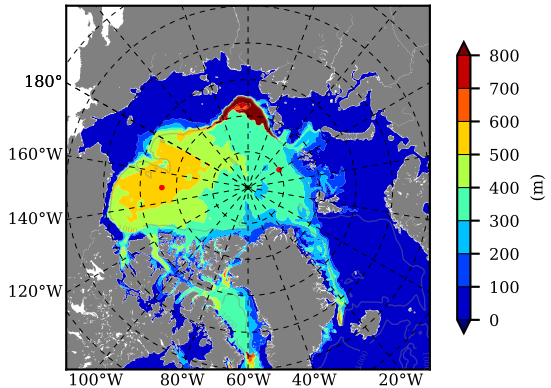

ERA01NEM405QNS AW Max Temp over 1987

AW Max Temp from PHC 3.0

ERA01NEM405QNS AW Max Temp depth

AW Max Temp depth from PHC 3.0