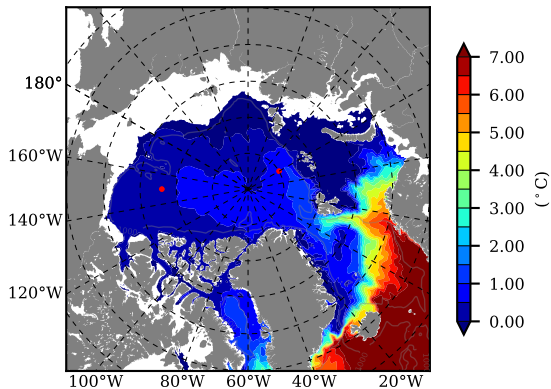

ERA01NEM405QNS AW Max Temp over 1987

AW Max Temp from PHC 3.0

ERA01NEM405QNS AW Max Temp depth

AW Max Temp depth from PHC 3.0