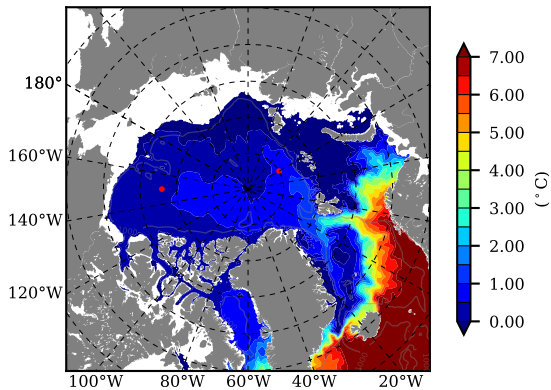

ERA01NEM405QNS AW Max Temp over 1988

AW Max Temp from PHC 3.0

ERA01NEM405QNS AW Max Temp depth

AW Max Temp depth from PHC 3.0