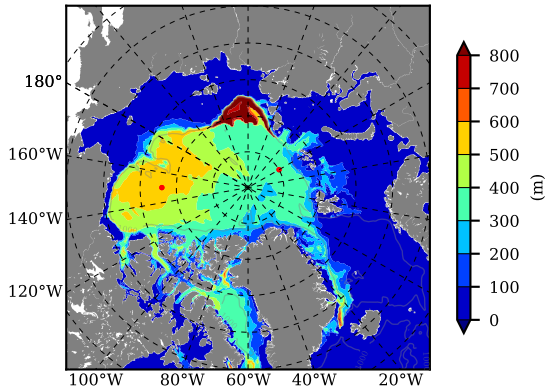

ERA01NEM405QNS AW Max Temp over 1988

AW Max Temp from PHC 3.0

ERA01NEM405QNS AW Max Temp depth

AW Max Temp depth from PHC 3.0