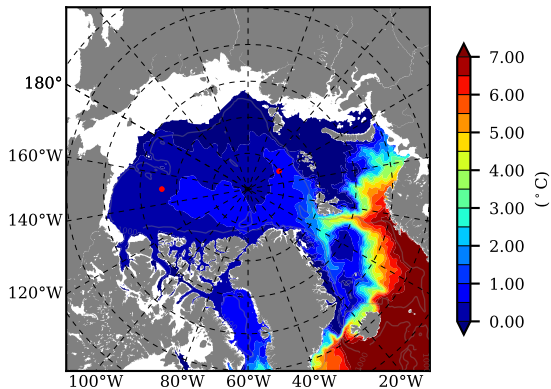

ERA01NEM405QNS AW Max Temp over 1989

AW Max Temp from PHC 3.0

ERA01NEM405QNS AW Max Temp depth

AW Max Temp depth from PHC 3.0