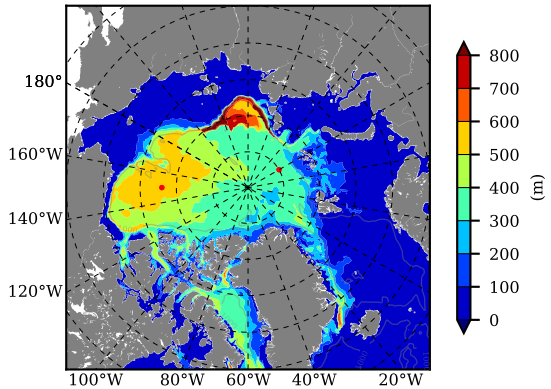

ERA01NEM405QNS AW Max Temp over 1989

AW Max Temp from PHC 3.0

ERA01NEM405QNS AW Max Temp depth

AW Max Temp depth from PHC 3.0