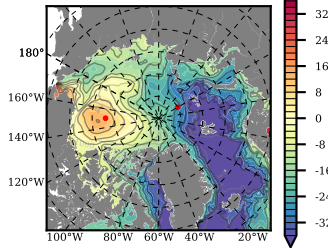

ERA01NEM405QNS mean FWC (m) over 1979

Mean FWC (m) from BG Obs Sys. (Proshutinsky et al. GRL2018) over year 2003-2017

Mean FWC (m) from Init State

ERA01NEM405QNS mean SSH anomaly

Mean DOT from Armitage et al. 2017 2003-2014