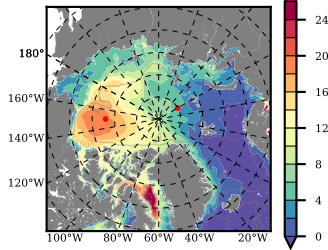

ERA01NEM405QNS mean FWC (m) over 1979

Mean FWC (m) from BG Obs Sys. (Proshutinsky et al. GRL2018) over year 2003-2017

Mean FWC (m) from Init State

ERA01NEM405QNS mean SSH anomaly

Mean DOT from Armitage et al. 2017 2003-2014