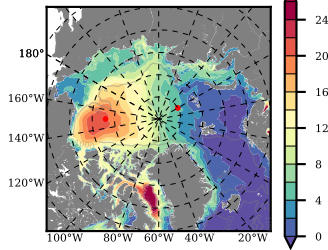

ERA01NEM405QNS mean FWC (m) over 1980

Mean FWC (m) from BG Obs Sys. (Proshutinsky et al. GRL2018) over year 2003-2017

Mean FWC (m) from Init State

ERA01NEM405QNS mean SSH anomaly

Mean DOT from Armitage et al. 2017 2003-2014