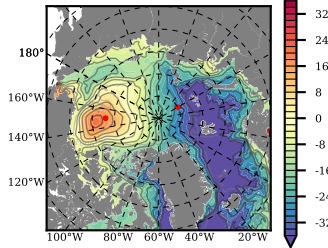

ERA01NEM405QNS mean FWC (m) over 1980

Mean FWC (m) from BG Obs Sys. (Proshutinsky et al. GRL2018) over year 2003-2017

Mean FWC (m) from Init State

ERA01NEM405QNS mean SSH anomaly

Mean DOT from Armitage et al. 2017 2003-2014