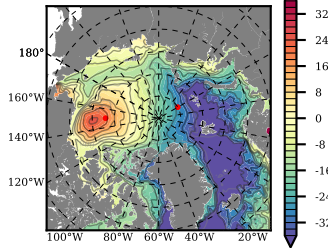

ERA01NEM405QNS mean FWC (m) over 1981

Mean FWC (m) from BG Obs Sys. (Proshutinsky et al. GRL2018) over year 2003-2017

Mean FWC (m) from Init State

ERA01NEM405QNS mean SSH anomaly

Mean DOT from Armitage et al. 2017 2003-2014