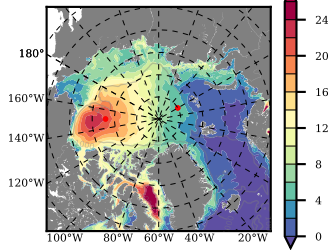

ERA01NEM405QNS mean FWC (m) over 1981

Mean FWC (m) from BG Obs Sys. (Proshutinsky et al. GRL2018) over year 2003-2017

Mean FWC (m) from Init State

ERA01NEM405QNS mean SSH anomaly

Mean DOT from Armitage et al. 2017 2003-2014