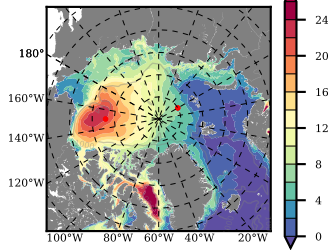

ERA01NEM405QNS mean FWC (m) over 1982

Mean FWC (m) from BG Obs Sys. (Proshutinsky et al. GRL2018) over year 2003-2017

Mean FWC (m) from Init State

ERA01NEM405QNS mean SSH anomaly

Mean DOT from Armitage et al. 2017 2003-2014