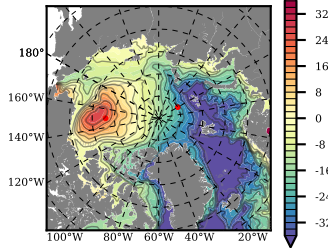

ERA01NEM405QNS mean FWC (m) over 1982

Mean FWC (m) from BG Obs Sys. (Proshutinsky et al. GRL2018) over year 2003-2017

Mean FWC (m) from Init State

ERA01NEM405QNS mean SSH anomaly

Mean DOT from Armitage et al. 2017 2003-2014