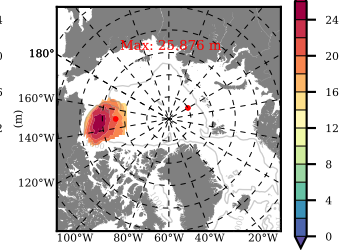

ERA01NEM405QNS mean FWC (m) over 1983

Mean FWC (m) from BG Obs Sys. (Proshutinsky et al. GRL2018) over year 2003-2017

Mean FWC (m) from Init State

ERA01NEM405QNS mean SSH anomaly

Mean DOT from Armitage et al. 2017 2003-2014