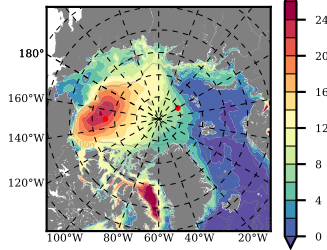

ERA01NEM405QNS mean FWC (m) over 1983

Mean FWC (m) from BG Obs Sys. (Proshutinsky et al. GRL2018) over year 2003-2017

Mean FWC (m) from Init State

ERA01NEM405QNS mean SSH anomaly

Mean DOT from Armitage et al. 2017 2003-2014