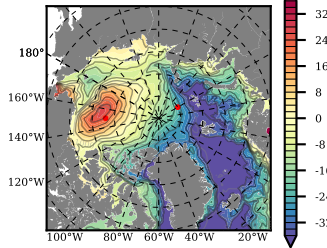

ERA01NEM405QNS mean FWC (m) over 1983

Mean FWC (m) from BG Obs Sys. (Proshutinsky et al. GRL2018) over year 2003-2017

Mean FWC (m) from Init State

ERA01NEM405QNS mean SSH anomaly

Mean DOT from Armitage et al. 2017 2003-2014