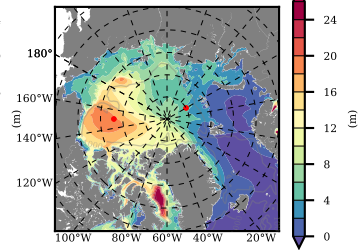

ERA01NEM405QNS mean FWC (m) over 1983

Mean FWC (m) from BG Obs Sys. (Proshutinsky et al. GRL2018) over year 2003-2017

Mean FWC (m) from Init State

ERA01NEM405QNS mean SSH anomaly

Mean DOT from Armitage et al. 2017 2003-2014