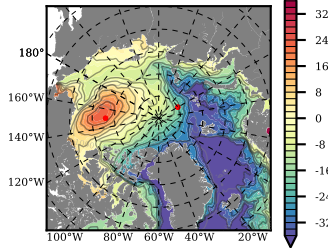

ERA01NEM405QNS mean FWC (m) over 1984

Mean FWC (m) from BG Obs Sys. (Proshutinsky et al. GRL2018) over year 2003-2017

Mean FWC (m) from Init State

ERA01NEM405QNS mean SSH anomaly

Mean DOT from Armitage et al. 2017 2003-2014