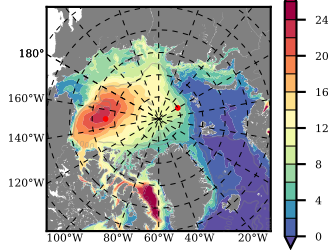

ERA01NEM405QNS mean FWC (m) over 1984

Mean FWC (m) from BG Obs Sys. (Proshutinsky et al. GRL2018) over year 2003-2017

Mean FWC (m) from Init State

ERA01NEM405QNS mean SSH anomaly

Mean DOT from Armitage et al. 2017 2003-2014