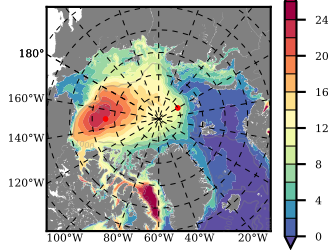

ERA01NEM405QNS mean FWC (m) over 1985

Mean FWC (m) from BG Obs Sys. (Proshutinsky et al. GRL2018) over year 2003-2017

Mean FWC (m) from Init State

ERA01NEM405QNS mean SSH anomaly

Mean DOT from Armitage et al. 2017 2003-2014