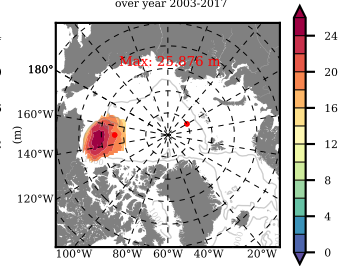

ERA01NEM405QNS mean FWC (m) over 1985

Mean FWC (m) from BG Obs Sys. (Proshutinsky et al. GRL2018) over year 2003-2017

Mean FWC (m) from Init State

ERA01NEM405QNS mean SSH anomaly

Mean DOT from Armitage et al. 2017 2003-2014