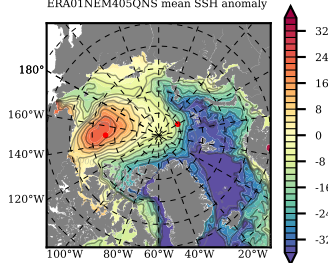

ERA01NEM405QNS mean FWC (m) over 1985

Mean FWC (m) from BG Obs Sys. (Proshutinsky et al. GRL2018) over year 2003-2017

Mean FWC (m) from Init State

ERA01NEM405QNS mean SSH anomaly

Mean DOT from Armitage et al. 2017 2003-2014