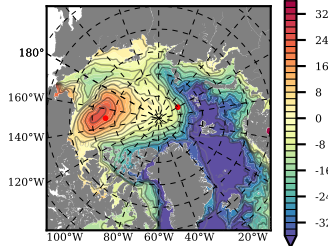

ERA01NEM405QNS mean FWC (m) over 1986

Mean FWC (m) from BG Obs Sys. (Proshutinsky et al. GRL2018) over year 2003-2017

Mean FWC (m) from Init State

ERA01NEM405QNS mean SSH anomaly

Mean DOT from Armitage et al. 2017 2003-2014