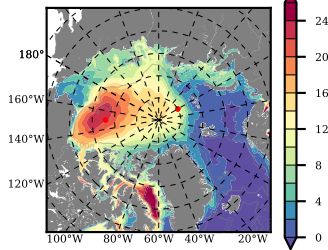

ERA01NEM405QNS mean FWC (m) over 1986

Mean FWC (m) from BG Obs Sys. (Proshutinsky et al. GRL2018) over year 2003-2017

Mean FWC (m) from Init State

ERA01NEM405QNS mean SSH anomaly

Mean DOT from Armitage et al. 2017 2003-2014