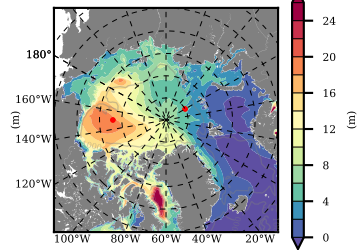

ERA01NEM405QNS mean FWC (m) over 1986

Mean FWC (m) from BG Obs Sys. (Proshutinsky et al. GRL2018) over year 2003-2017

Mean FWC (m) from Init State

ERA01NEM405QNS mean SSH anomaly

Mean DOT from Armitage et al. 2017 2003-2014