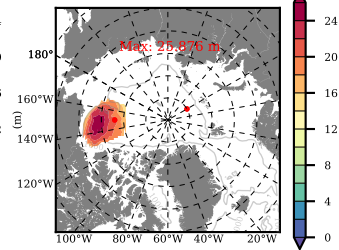

ERA01NEM405QNS mean FWC (m) over 1986

Mean FWC (m) from BG Obs Sys. (Proshutinsky et al. GRL2018) over year 2003-2017

Mean FWC (m) from Init State

ERA01NEM405QNS mean SSH anomaly

Mean DOT from Armitage et al. 2017 2003-2014