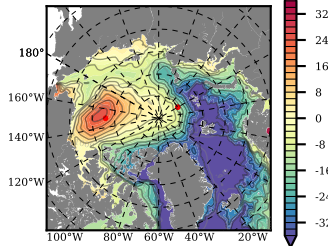

ERA01NEM405QNS mean FWC (m) over 1987

Mean FWC (m) from BG Obs Sys. (Proshutinsky et al. GRL2018) over year 2003-2017

Mean FWC (m) from Init State

ERA01NEM405QNS mean SSH anomaly

Mean DOT from Armitage et al. 2017 2003-2014