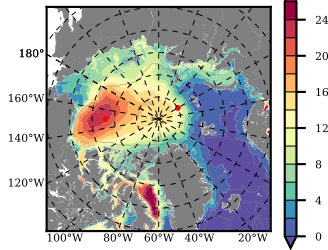

ERA01NEM405QNS mean FWC (m) over 1987

Mean FWC (m) from BG Obs Sys. (Proshutinsky et al. GRL2018) over year 2003-2017

Mean FWC (m) from Init State

ERA01NEM405QNS mean SSH anomaly

Mean DOT from Armitage et al. 2017 2003-2014