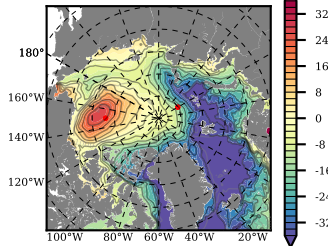

ERA01NEM405QNS mean FWC (m) over 1988

Mean FWC (m) from BG Obs Sys. (Proshutinsky et al. GRL2018) over year 2003-2017

Mean FWC (m) from Init State

ERA01NEM405QNS mean SSH anomaly

Mean DOT from Armitage et al. 2017 2003-2014