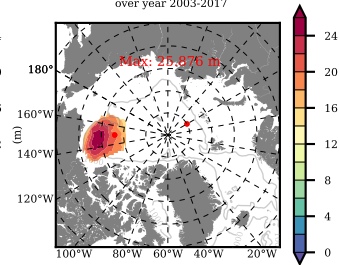

ERA01NEM405QNS mean FWC (m) over 1988

Mean FWC (m) from BG Obs Sys. (Proshutinsky et al. GRL2018) over year 2003-2017

Mean FWC (m) from Init State

ERA01NEM405QNS mean SSH anomaly

Mean DOT from Armitage et al. 2017 2003-2014