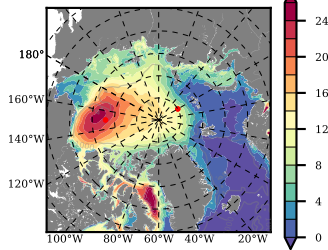

ERA01NEM405QNS mean FWC (m) over 1988

Mean FWC (m) from BG Obs Sys. (Proshutinsky et al. GRL2018) over year 2003-2017

Mean FWC (m) from Init State

ERA01NEM405QNS mean SSH anomaly

Mean DOT from Armitage et al. 2017 2003-2014