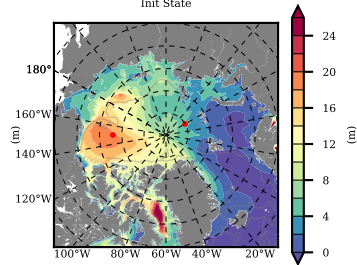

ERA01NEM405QNS mean FWC (m) over 1988

Mean FWC (m) from BG Obs Sys. (Proshutinsky et al. GRL2018) over year 2003-2017

Mean FWC (m) from Init State

ERA01NEM405QNS mean SSH anomaly

Mean DOT from Armitage et al. 2017 2003-2014