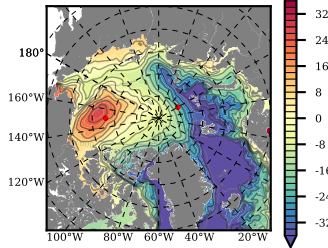

ERA01NEM405QNS mean FWC (m) over 1989

Mean FWC (m) from BG Obs Sys. (Proshutinsky et al. GRL2018) over year 2003-2017

Mean FWC (m) from Init State

ERA01NEM405QNS mean SSH anomaly

Mean DOT from Armitage et al. 2017 2003-2014