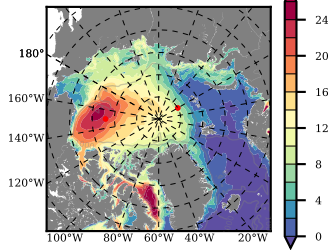

ERA01NEM405QNS mean FWC (m) over 1989

Mean FWC (m) from BG Obs Sys. (Proshutinsky et al. GRL2018) over year 2003-2017

Mean FWC (m) from Init State

ERA01NEM405QNS mean SSH anomaly

Mean DOT from Armitage et al. 2017 2003-2014