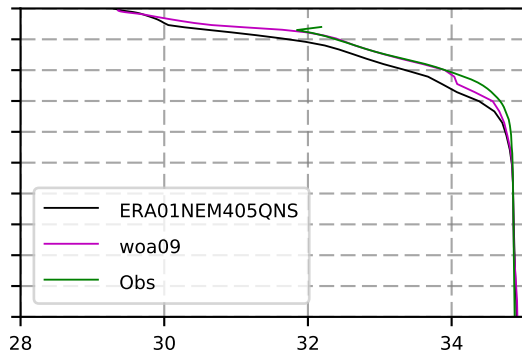

1982 mean temperature
@ moor Arctic B box

1982 mean Salinity
@ moor Arctic B box

@ moor EUR box

@ moor EUR box