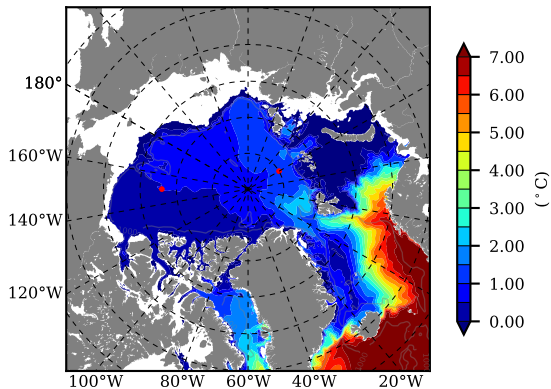

ERA01NEM405QTI AW Max Temp over
1979

AW Max Temp from
PHC 3.0

ERA01NEM405QTI AW Max Temp depth

AW Max Temp depth from
PHC 3.0