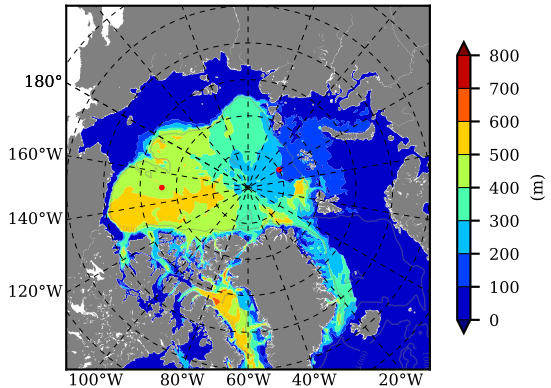

ERA01NEM405QTI AW Max Temp over
1979

AW Max Temp from
PHC 3.0

ERA01NEM405QTI AW Max Temp depth

AW Max Temp depth from
PHC 3.0