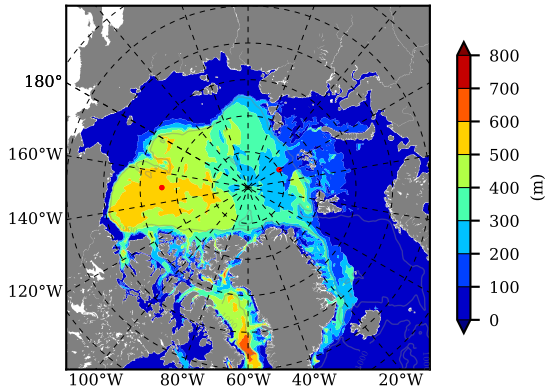

ERA01NEM405QTI AW Max Temp over
1980

AW Max Temp from
PHC 3.0

ERA01NEM405QTI AW Max Temp depth

AW Max Temp depth from
PHC 3.0