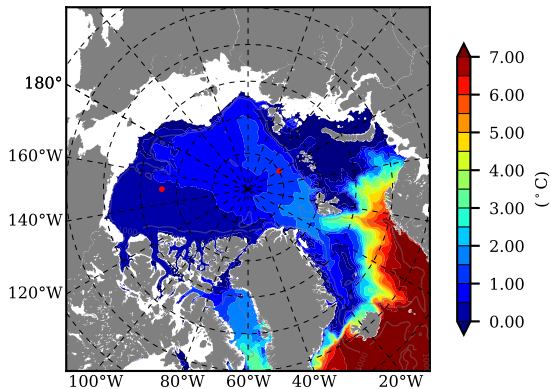

ERA01NEM405QTI AW Max Temp over
1980

AW Max Temp from
PHC 3.0

ERA01NEM405QTI AW Max Temp depth

AW Max Temp depth from
PHC 3.0