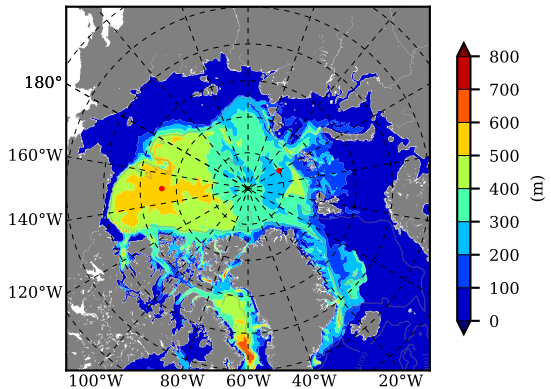

ERA01NEM405QTI AW Max Temp over 1981

AW Max Temp from PHC 3.0

ERA01NEM405QTI AW Max Temp depth

AW Max Temp depth from PHC 3.0