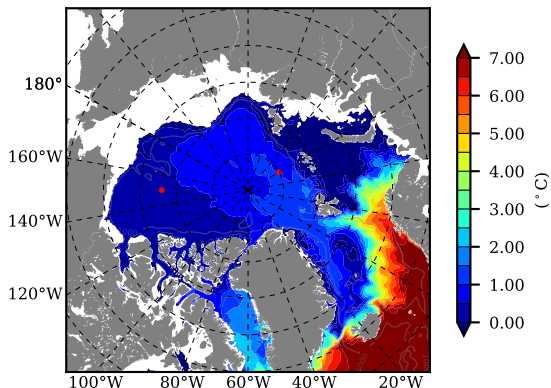

ERA01NEM405QTI AW Max Temp over 1981

AW Max Temp from PHC 3.0

ERA01NEM405QTI AW Max Temp depth

AW Max Temp depth from PHC 3.0