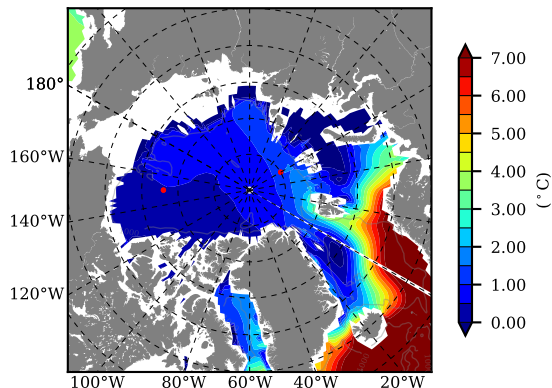

ERA01NEM405QTI AW Max Temp over 1981

AW Max Temp from PHC 3.0

ERA01NEM405QTI AW Max Temp depth

AW Max Temp depth from PHC 3.0