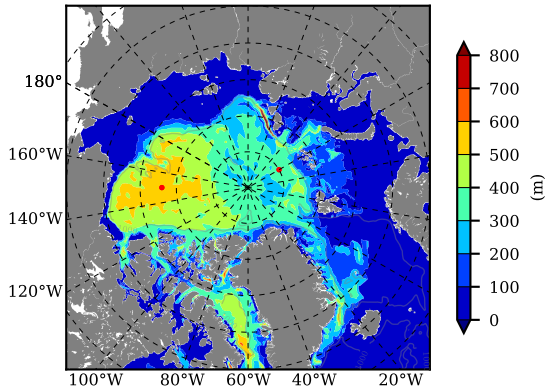

ERA01NEM405QTI AW Max Temp over  
1982

AW Max Temp from  
PHC 3.0

ERA01NEM405QTI AW Max Temp depth

AW Max Temp depth from  
PHC 3.0