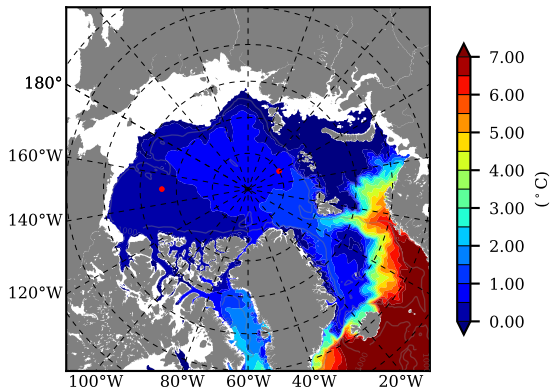

ERA01NEM405QTI AW Max Temp over  
1982

AW Max Temp from  
PHC 3.0

ERA01NEM405QTI AW Max Temp depth

AW Max Temp depth from  
PHC 3.0