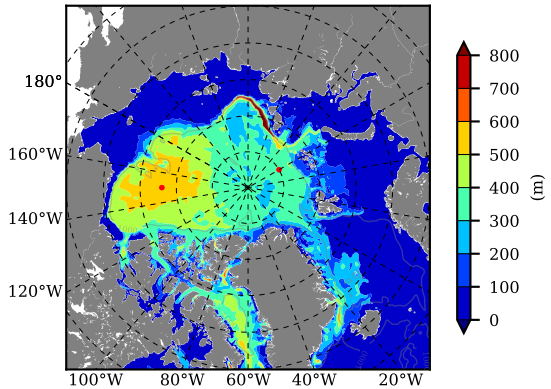

ERA01NEM405QTI AW Max Temp over
1983

AW Max Temp from
PHC 3.0

ERA01NEM405QTI AW Max Temp depth

AW Max Temp depth from
PHC 3.0