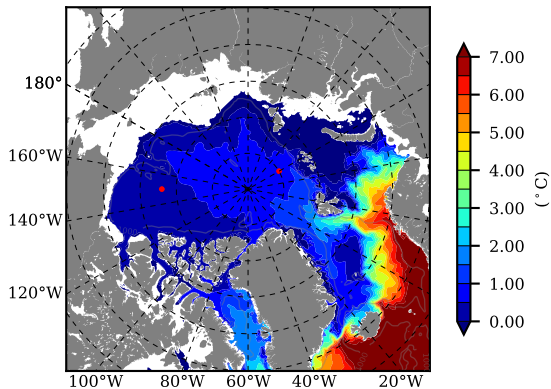

ERA01NEM405QTI AW Max Temp over
1983

AW Max Temp from
PHC 3.0

ERA01NEM405QTI AW Max Temp depth

AW Max Temp depth from
PHC 3.0