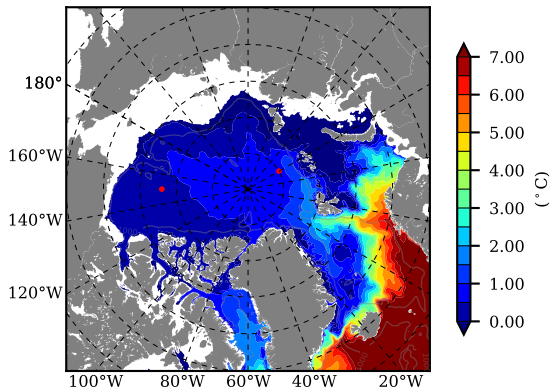

ERA01NEM405QTI AW Max Temp over
1984

AW Max Temp from
PHC 3.0

ERA01NEM405QTI AW Max Temp depth

AW Max Temp depth from
PHC 3.0