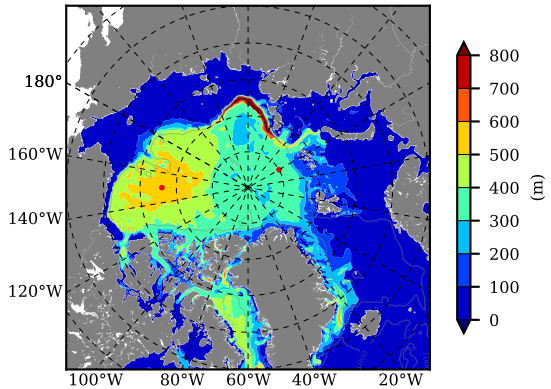

ERA01NEM405QTI AW Max Temp over
1984

AW Max Temp from
PHC 3.0

ERA01NEM405QTI AW Max Temp depth

AW Max Temp depth from
PHC 3.0