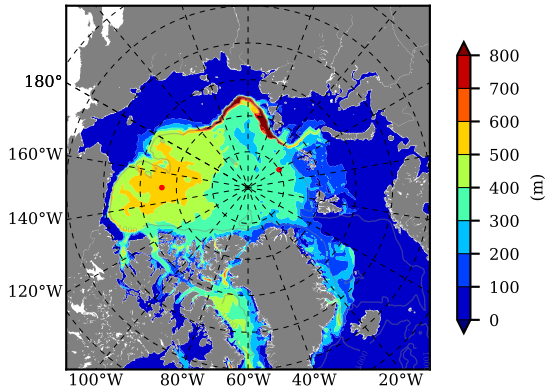

ERA01NEM405QTI AW Max Temp over
1985

AW Max Temp from
PHC 3.0

ERA01NEM405QTI AW Max Temp depth

AW Max Temp depth from
PHC 3.0