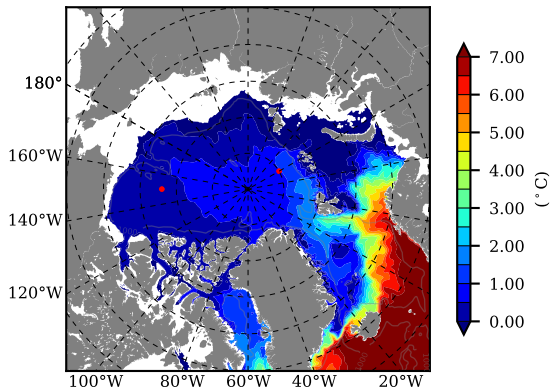

ERA01NEM405QTI AW Max Temp over
1985

AW Max Temp from
PHC 3.0

ERA01NEM405QTI AW Max Temp depth

AW Max Temp depth from
PHC 3.0