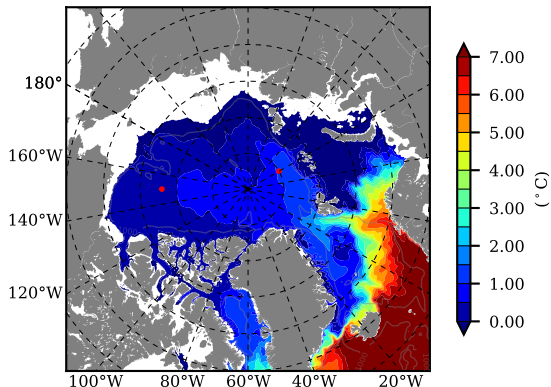

ERA01NEM405QTI AW Max Temp over 1987

AW Max Temp from PHC 3.0

ERA01NEM405QTI AW Max Temp depth

AW Max Temp depth from PHC 3.0