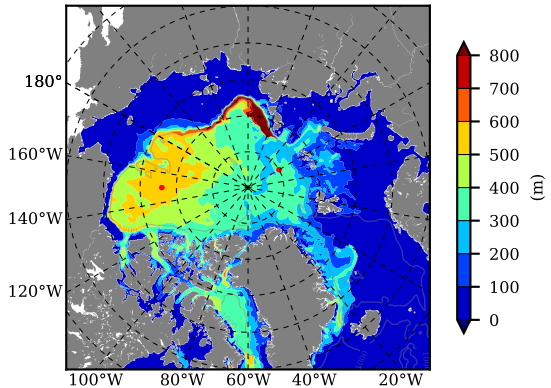

ERA01NEM405QTI AW Max Temp over 1987

AW Max Temp from PHC 3.0

ERA01NEM405QTI AW Max Temp depth

AW Max Temp depth from PHC 3.0